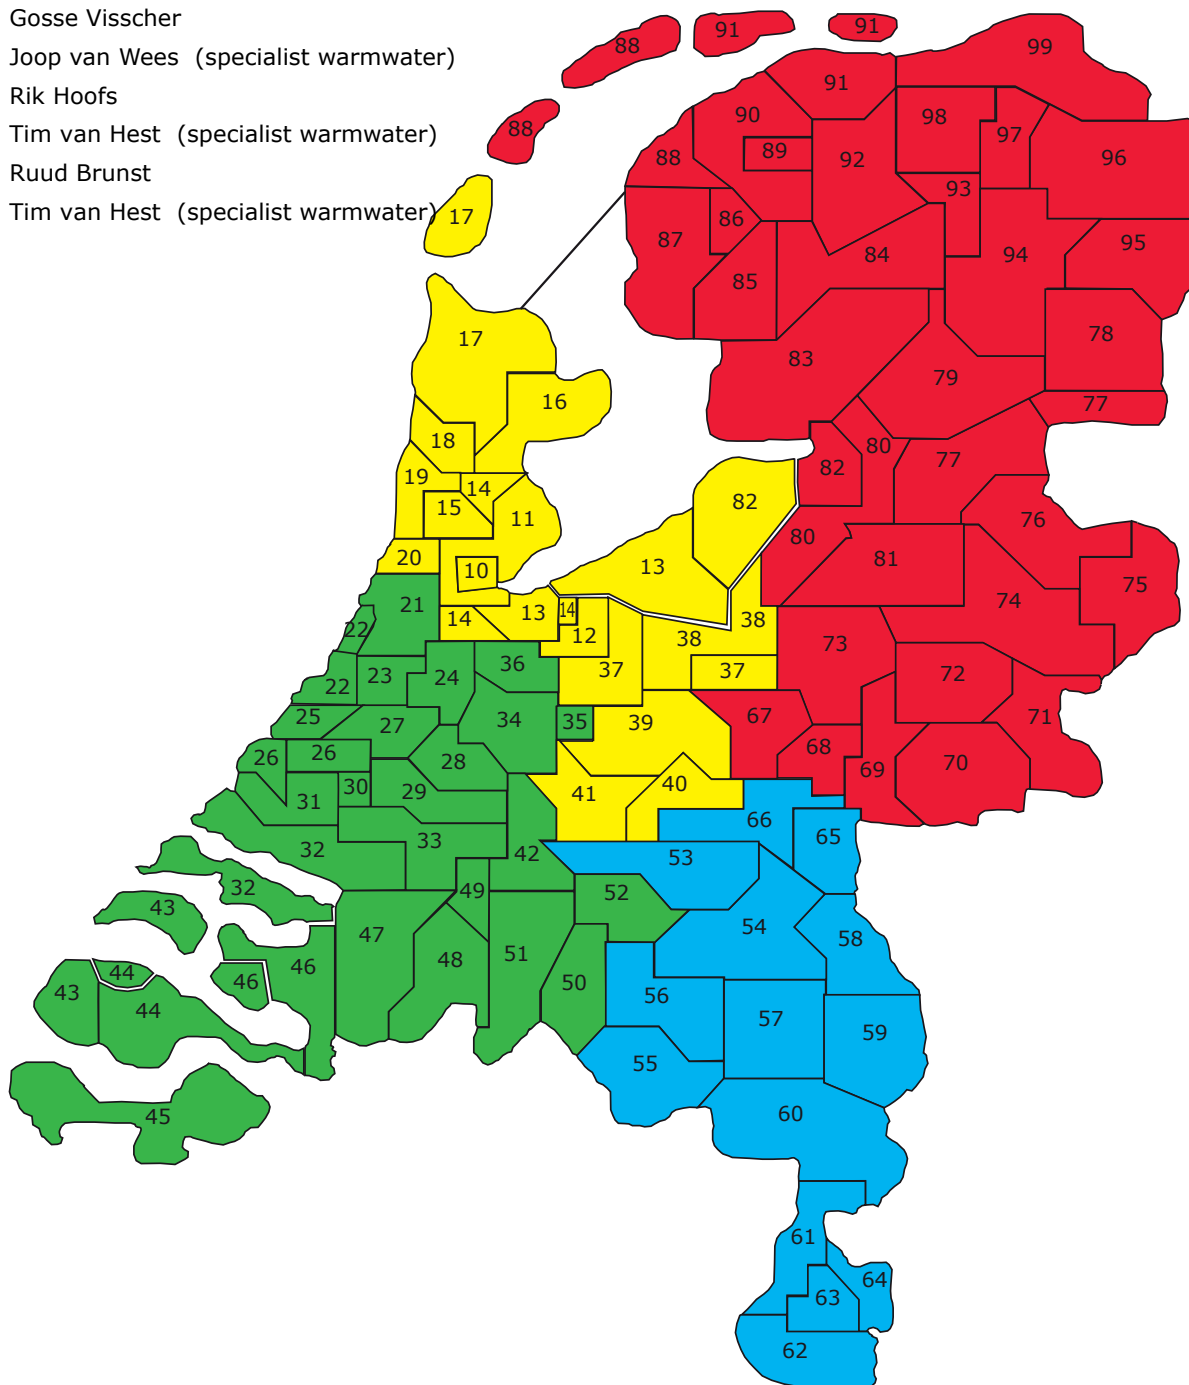

- Harry de Reus
Joop van Wees (specialist warmwater)
- Gosse Visscher
Joop van Wees (specialist warmwater)
- Rik Hoofs
Tim van Hest (specialist warmwater)
- Ruud Brunst
Tim van Hest (specialist warmwater)